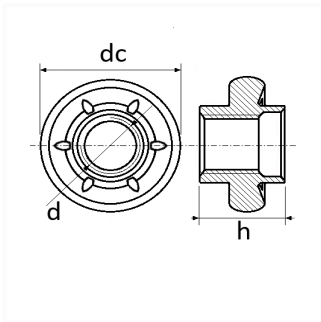

1 Allée des Bouleaux -F-95110 SANNOIS
 +33 (0)1 39 98 55 00
 info@restagraf.com

CYLINDRICAL SHOULDERED CRIMP NUT 6 ANTI-ROTATION FEATURES M6

Item code

207428

Technical informations	
dc	16.1 mm
d	M6 x 1.00
h	11 mm