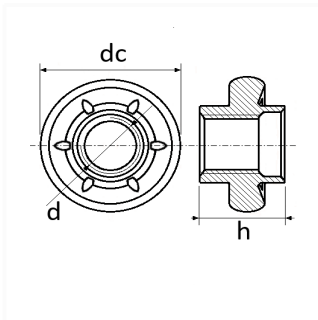

## CYLINDRICAL SHOULDERED CRIMP NUT 6 ANTI-ROTATION FEATURES M8

Item code

206988

### Technical informations

dc	21.1 mm
d	M8 x 1.25
h	13 mm