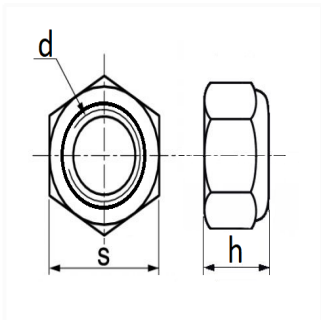

1 Allée des Bouleaux -F-95110 SANNOIS  
 +33 (0)1 39 98 55 00  
 info@restagraf.com

**GRADE 10 SELF LOCKING NUT WITH NYLON INSERT M10-1.25 DIN 982**

Item code

832

Technical informations	
s	16 mm
h	11.9 mm
d	M10 x 1.25

Materials

CLASS 10 STEEL

Manufacturer correspondence\*

RENAULT	5003034200	RENAULT	7703034098
RENAULT	7703034244		

\* Non contractual information given as indication