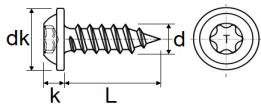

1 Allée des Bouleaux -F-95110 SANNOIS
+33 (0)1 39 98 55 00
info@restagraf.com

LARGE ROUND HEAD SOFT MATERIALS SCREW 40° RECESS X20 Ø 4,5 X 19 mm

No image
available

Item code

205866

Technical informations

dk	10 mm
k	2.7 mm
d	4.5 mm
T	X20