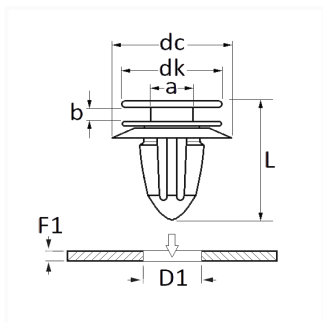

1 Allée des Bouleaux -F-95110 SANNOIS
 +33 (0)1 39 98 55 00
 info@restagraf.com

PANEL CLIP Ø 8,5 mm

Item code

130352

Technical informations	
dk	14.5 mm
dc	15.5 mm
b	2.5 mm
a	6 mm
L	20.7 mm
D1	8.5 mm
F1	0.8 → 2.2 mm

Materials

POLYACETAL & ELASTOMER

Manufacturer correspondence*

FORD Engineering number	W714231S300	JAGUAR	C2D3422
JAGUAR	W714231S300	LAND ROVER	LR013135
LAND ROVER	W714231S300		

* Non contractual information given as indication