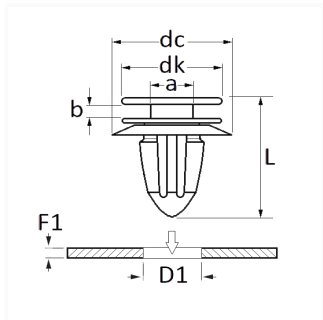

1 Allée des Bouleaux -F-95110 SANNOIS
 +33 (0)1 39 98 55 00
 info@restagraf.com

PANEL CLIP Ø 8,4 mm

Item code

130015

Technical informations	
dk	13 mm
dc	15 mm
b	3 mm
a	4.5 mm
L	20.1 mm
D1	8.4 mm
F1	0.8 mm

Materials
POLYACETAL & ELASTOMER

Manufacturer correspondence*			
FORD Engineering number	W716094S300	LAND ROVER	LR044885
LAND ROVER	W780280SJ00		

* Non contractual information given as indication