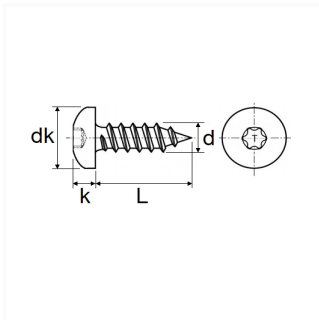

1 Allée des Bouleaux -F-95110 SANNOIS
 +33 (0)1 39 98 55 00
 info@restagraf.com

PAN HEAD SOFT MATERIALS SCREW 40° RECESS X20 Ø 4,5 X 40 mm

Item code

91503

Technical informations

dk	9 mm
k	3.1 mm
d	4.5 mm
T	X20

Materials

STEEL

Manufacturer correspondence*

OPEL Part number	3647268	PEUGEOT	7903017072
------------------	---------	---------	------------

* Non contractual information given as indication