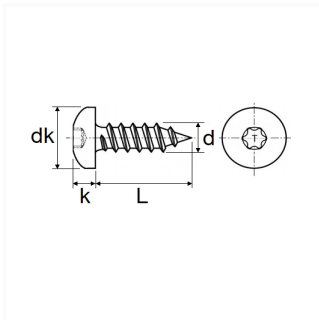

1 Allée des Bouleaux -F-95110 SANNOIS
+33 (0)1 39 98 55 00
info@restagraf.com

PAN HEAD SOFT MATERIALS SCREW 40° RECESS X20 Ø 4,5 X 25 mm

Item code

91435

Technical informations

dk	9.5 mm
d	4.5 mm
T	X20

Materials