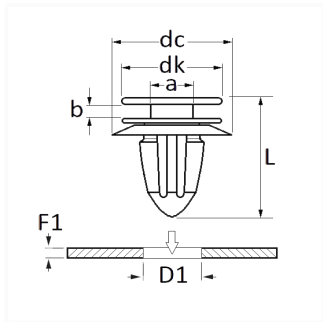

1 Allée des Bouleaux -F-95110 SANNOIS
 +33 (0)1 39 98 55 00
 info@restagraf.com

PANEL CLIP Ø 8,5 mm

Item code

12902

Technical informations	
dk	13 mm
dc	18 mm
b	2.6 mm
a	5.6 mm
L	16.4 mm
D1	8.5 mm
F1	0.7 → 1.6 mm

Materials	
POLYACETAL COPOLYMER	

Manufacturer correspondence*	
TOYOTA	90467A0033

* Non contractual information given as indication