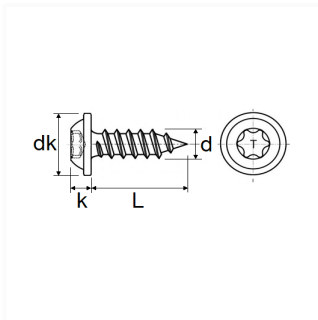

## BLACK ZINC PLATED TRUSS HEAD SELF TAPPING SCREW Ø 4,2 X 16 mm

Item code

12692

### Technical informations

dk	12 mm
k	2.85 mm
L	16 mm
d	4.2 mm
T	X20