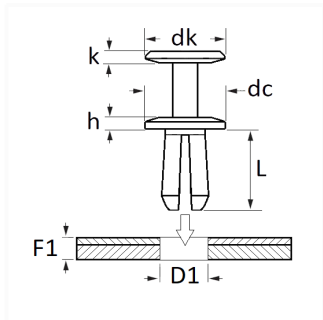

1 Allée des Bouleaux -F-95110 SANNOIS
 +33 (0)1 39 98 55 00
 info@restagraf.com

PLASTIC RIVET Ø 6,25 → 6,8 mm

Item code

12233

Technical informations	
dk	16 mm
k	1.2 mm
dc	18 mm
h	2.5 mm
L	17.5 mm
D1	6.25 → 6.8 mm
F1	2 → 4.5 mm

Materials	
POLYAMIDE 66	

Manufacturer correspondence*			
CHEVROLET - DAEWOO	11589289	CHRYSLER - JEEP	06508863AA
FIAT	53105782	FORD Engineering number	W713610S300
OPEL Part number	11589289		

* Non contractual information given as indication