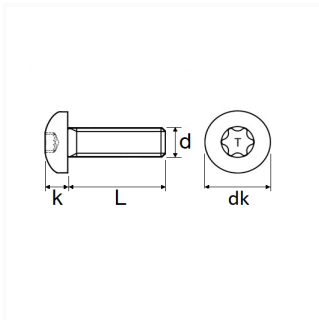

## VIS CBLX TÊTE LARGE ZN NOIR M6-1.00 X 25 mm

Code article

11990

### Informations techniques

dk	19 mm
k	4 mm
d	M6 x 1.00