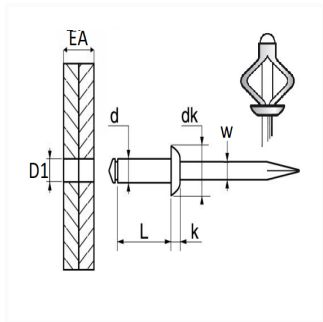

1 Allée des Bouleaux -F-95110 SANNOIS
 +33 (0)1 39 98 55 00
 info@restagraf.com

BLACK SPREADING RIVET Ø 4,8 X 19,8 mm BUMPER AND BODYWORK

Item code

11628

Technical informations	
d	4.8 mm
L	19.8 mm
dk	10 mm
k	1.9 mm
w	2.8 mm
EA	3 → 9.5 mm
D1	4.9 → 5.2 mm

Materials

ALUMINIUM ALLOY / STEEL STEM

Manufacturer correspondence*

CITROËN	9622390580	FORD Engineering number	W525156S303
PEUGEOT	9632390580		

* Non contractual information given as indication