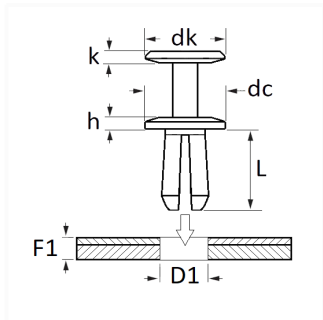

1 Allée des Bouleaux -F-95110 SANNOIS
 +33 (0)1 39 98 55 00
 info@restagraf.com

PLASTIC RIVET Ø 6,25 mm

Item code

11622

Technical informations	
dk	13 mm
k	2 mm
dc	17 mm
h	2.5 mm
L	16.3 mm
D1	6.25 mm
F1	5 → 7 mm

Materials	
POLYAMIDE 66	

Manufacturer correspondence*	
FORD Engineering number	W709176S300

* Non contractual information given as indication