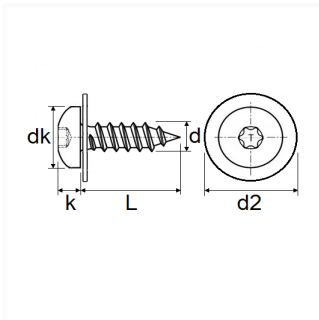

1 Allée des Bouleaux -F-95110 SANNOIS
 +33 (0)1 39 98 55 00
 info@restagraf.com

SOFT MATERIAL SCREW Ø 4,5 x 20.5 mm

Item code

11514

Technical informations

dk	9 mm
k	3.6 mm
L	20.5 mm
d	4.5 mm
d2	16 mm
T	X20

Materials

STEEL

Manufacturer correspondence*

PEUGEOT 9683420780

* Non contractual information given as indication