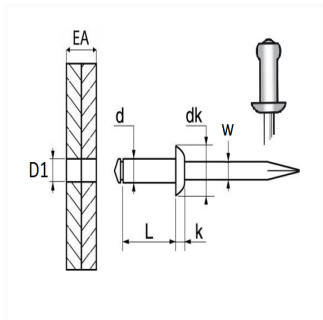

1 Allée des Bouleaux -F-95110 SANNOIS
 +33 (0)1 39 98 55 00
 info@restagraf.com

LARGE HEAD ALUMINIUM ALLOY RIVET Ø 4 X 14 mm

Item code

4868

Technical informations	
d	4 mm
L	14 mm
dk	12 mm
k	2 mm
w	2.25 mm
EA	8 → 10 mm
D1	4.1 mm

Materials

ALUMINIUM ALLOY / STEEL STEM

Manufacturer correspondence*

VOLKSWAGEN N90634901

* Non contractual information given as indication