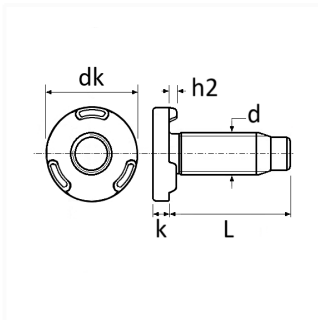

1 Allée des Bouleaux -F-95110 SANNOIS
 +33 (0)1 39 98 55 00
 info@restagraf.com

CYLINDRICAL HEAD WELD SCREW 3 PROJECTIONS M8 X 29 mm MAT

Item code

215054

Technical informations

dk	20 mm
k	4.5 mm
L	29 mm
h2	1.3 mm
d	M8 x 1.25
Extrém.	Bout pilote MAT-point

Materials

CLASS 8.8 STEEL

Manufacturer correspondence*

SUBSTITUTABLE 11588683
 FOR OPEL

* Non contractual information given as indication