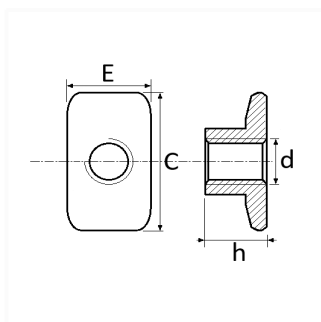

### Informations techniques

d	M12 x 1.75
E	30 mm
C	54 mm
h	21.7 mm