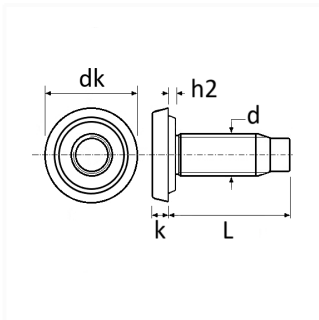

1 Allée des Bouleaux -F-95110 SANNOIS
 +33 (0)1 39 98 55 00
 info@restagraf.com

CYLINDRICAL HEAD WELD SCREW ANNULAR PROJECTION M8 X 40 mm

Item code

214882

Technical informations

| | |
|----|-----------|
| dk | 19 mm |
| k | 3.3 mm |
| L | 40 mm |
| h2 | 1.3 mm |
| d | M8 x 1.25 |

Materials

CLASS 8.8 STEEL

Manufacturer correspondence*

PEUGEOT 7903011395

* Non contractual information given as indication