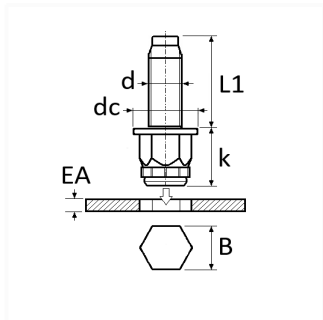

1 Allée des Bouleaux -F-95110 SANNOIS
 +33 (0)1 39 98 55 00
 info@restagraf.com

HEXAGONAL HEAD CRIMP SCREW M6 X 28 mm

Item code

214880

Technical informations	
L1	26.7 → 31 mm
d	M6 x 1.00
dc	13 mm
k	14.3 mm
B	9 mm
EA	0.5→3 mm

Materials

STEEL

Manufacturer correspondence*

PEUGEOT 9686792280

* Non contractual information given as indication