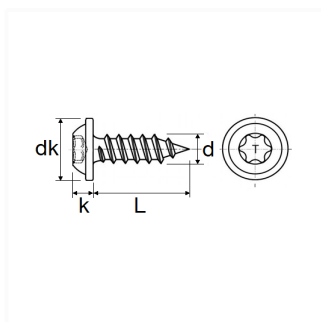

1 Allée des Bouleaux -F-95110 SANNOIS
+33 (0)1 39 98 55 00
info@restagraf.com

LARGE ROUND HEAD SOFT MATERIALS SCREW DELTA PT RECESS X10 Ø 3 X 6 mm

Item code

214863

Technical informations

dk	6.5 mm
k	2.3 mm
d	3 mm
T	TORX PLUS