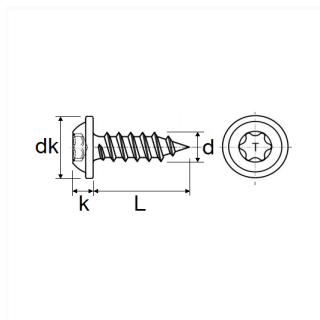

## LARGE ROUND HEAD SOFT MATERIALS SCREW 40° RECESS X20 Ø 4,5 X 19 mm

Item code

214791

### Technical informations

d	4.5 mm
T	X20