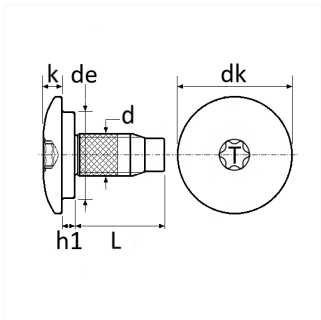

1 Allée des Bouleaux -F-95110 SANNOIS
 +33 (0)1 39 98 55 00
 info@restagraf.com

SHOULDERED PAN HEAD METRIC SCREW RECESS X40 M8 X 19,9 mm

Item code

214423

Technical informations	
dk	21.9 mm
k	2.5 mm
d	M8 x 1.25
L	16.2 mm
h1	3.7 mm
de	14 mm
T	X40
F-F	OUI

Materials

CLASS 8.8 STEEL

Manufacturer correspondence*

RENAULT

544188105R

* Non contractual information given as indication