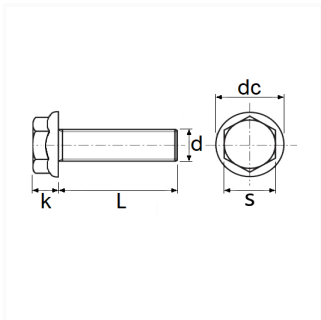

1 Allée des Bouleaux -F-95110 SANNOIS
 +33 (0)1 39 98 55 00
 info@restagraf.com

SHOULDERED HEXAGONAL FLANGE HEAD METRIC SCREW M8 X 20 mm

Item code

214422

Technical informations	
s	14.38 mm
k	12 mm
d	M8 x 1.25

Materials

CLASS 8.8 STEEL

Manufacturer correspondence*

RENAULT 889998473R

* Non contractual information given as indication