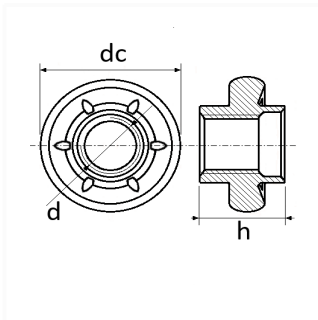

1 Allée des Bouleaux -F-95110 SANNOIS
 +33 (0)1 39 98 55 00
 info@restagraf.com

CYLINDRICAL SHOULDERED CRIMP NUT 6 ANTI-ROTATION FEATURES M8

Item code

214366

Technical informations

dc	16 mm
d	M8 x 1.25
h	11 mm