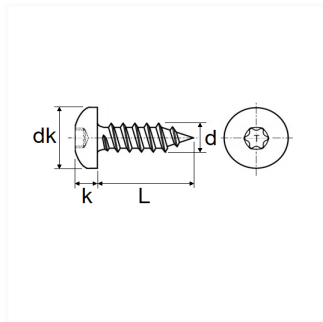

1 Allée des Bouleaux -F-95110 SANNOIS
 +33 (0)1 39 98 55 00
 info@restagraf.com

PAN HEAD SOFT MATERIALS SCREW 30° RECESS X20 Ø 5 X 20 mm

Item code

214341

205957

Technical informations	
dk	10 mm
k	3.5 mm
d	5 mm
T	X20