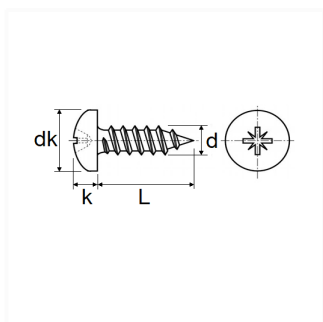

## PAN HEAD SOFT MATERIALS SCREW 40° RECESS Z1 Ø 3 X 30 mm

Item code

213485

### Technical informations

dk	5.7 mm
k	2.2 mm
d	3 mm